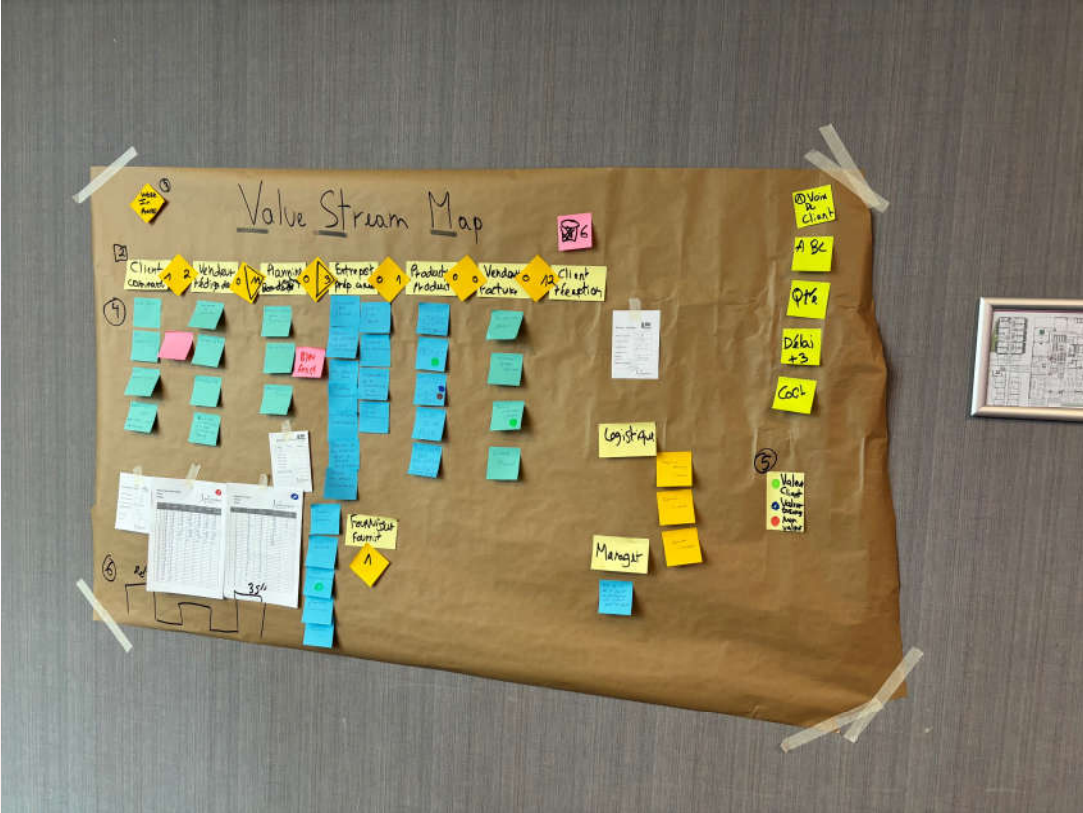

Sweet fruit
Six Sigma

Lead time
Improvement

Complexity

Code produit: A	Code produit: B	Code produit: C
		

TÉLÉCHARGER LE GUIDE DES FORMATIONS

ENREGISTRER

FORMATIONS LEAN SIX SIGMA

Formations inter-entreprises et intra-entreprise

POURQUOI LE LEAN SIX SIGMA ?

Merci!

The image shows a screenshot of a LinkedIn profile for Mathieu Gendaj. The profile header includes the LinkedIn logo, a search bar, and navigation icons for Home, My Network, Jobs, and Messages. The profile picture is a circular portrait of Mathieu Gendaj. The banner image features the text 'THE lean six sigma COMPANY' and 'LEAN SIX SIGMA COMPANY' with various colored cubes. The bio states: 'Supporting the deployment of your Lean Six Sigma strategy - Toyota Alumnus'. It lists hashtags: '#sixsigma', '#leansixsigma', '#leanmanufacturing', '#ameliorationcontinue', and '#continuousimprovement'. The location is 'Tervuren, Flemish Region, Belgium' and there is a 'Contact info' link. The website 'www.theleansixsigmacompany.com' is listed. The profile has '13,872 followers' and '500+ connections'. At the bottom, there are buttons for 'Open to', 'Add profile section', and 'More'.