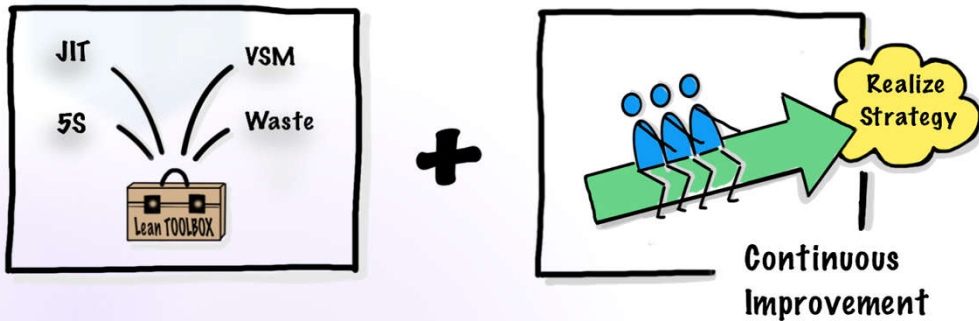

THE
lean six sigma
COMPANY

Lean

Combine the power of Lean & Six Sigma

Lean

Toyota

Low hanging fruit
Lean

Six Sigma

Motorola & GE

Sweet fruit
Six Sigma

Lead time
Improvement

Complexity

Code produit: A	Code produit: B	Code produit: C
		

TÉLÉCHARGER LE GUIDE DES FORMATIONS

ENREGISTRER

FORMATIONS LEAN SIX SIGMA

Formations inter-entreprises et intra-entreprise

POURQUOI LE LEAN SIX SIGMA ?

Merci!

The image shows a screenshot of a LinkedIn profile for Mathieu Gendaj. The profile header includes the LinkedIn logo, a search bar, and navigation icons for Home, My Network, Jobs, and Messages. The profile picture is a circular portrait of Mathieu Gendaj. The banner image features the text 'THE lean six sigma COMPANY' and 'LEAN SIX SIGMA COMPANY' with various colored cubes. The bio states: 'Supporting the deployment of your Lean Six Sigma strategy - Toyota Alumnus'. It lists hashtags: '#sixsigma', '#leansixsigma', '#leanmanufacturing', '#ameliorationcontinue', and '#continuousimprovement'. The location is 'Tervuren, Flemish Region, Belgium' and there is a 'Contact info' link. The website 'www.theleansixsigmacompany.com' is listed. The profile has '13,872 followers' and '500+ connections'. At the bottom, there are buttons for 'Open to', 'Add profile section', and 'More'.