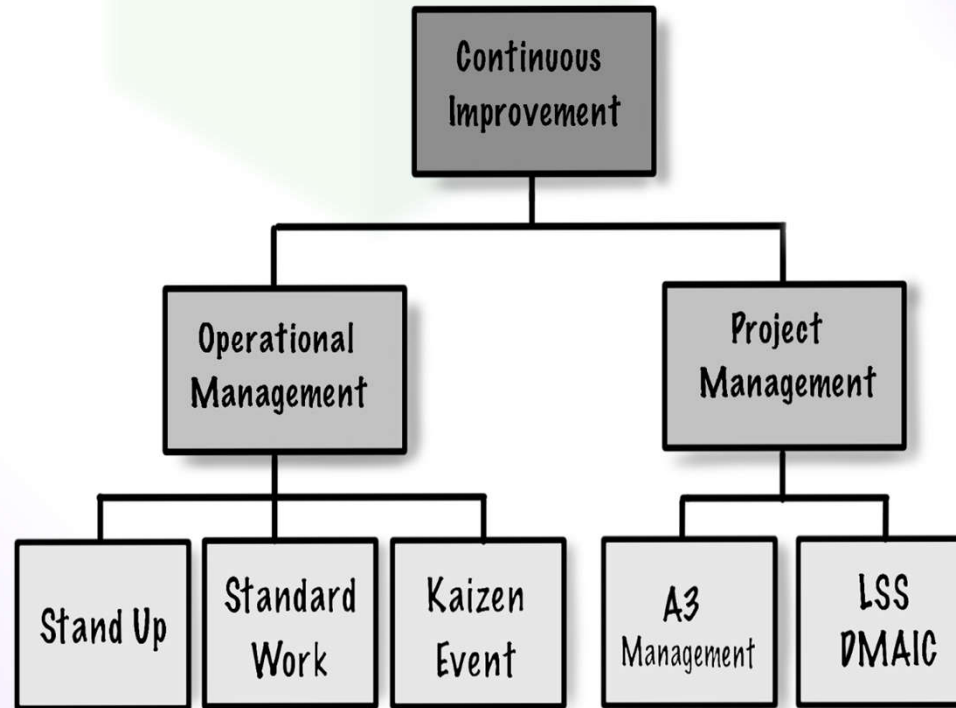

THE
lean six sigma
COMPANY

Lean

Combine the power of Lean & Six Sigma

Lean

Toyota

Low hanging fruit
Lean

Six Sigma

Motorola & GE

Sweet fruit
Six Sigma

Lead time
Improvement

Complexity

Code produit: A	Code produit: B	Code produit: C
		

TÉLÉCHARGER LE GUIDE DES FORMATIONS

ENREGISTRER

FORMATIONS LEAN SIX SIGMA

Formations inter-entreprises et intra-entreprise

POURQUOI LE LEAN SIX SIGMA ?

Merci!

The image shows a screenshot of a LinkedIn profile for Mathieu Gendaj. The profile header includes the LinkedIn logo, a search bar, and navigation icons for Home, My Network, Jobs, and Messages. The profile picture is a circular portrait of Mathieu Gendaj. The banner image features the text 'THE lean six sigma COMPANY' and 'LEAN SIX SIGMA COMPANY' with various colored cubes. The bio states: 'Supporting the deployment of your Lean Six Sigma strategy - Toyota Alumnus'. It lists hashtags: '#sixsigma', '#leansixsigma', '#leanmanufacturing', '#ameliorationcontinue', and '#continuousimprovement'. The location is 'Tervuren, Flemish Region, Belgium' and there is a 'Contact info' link. The website 'www.theleansixsigmacompany.com' is listed. The profile has '13,872 followers' and '500+ connections'. At the bottom, there are buttons for 'Open to', 'Add profile section', and 'More'.